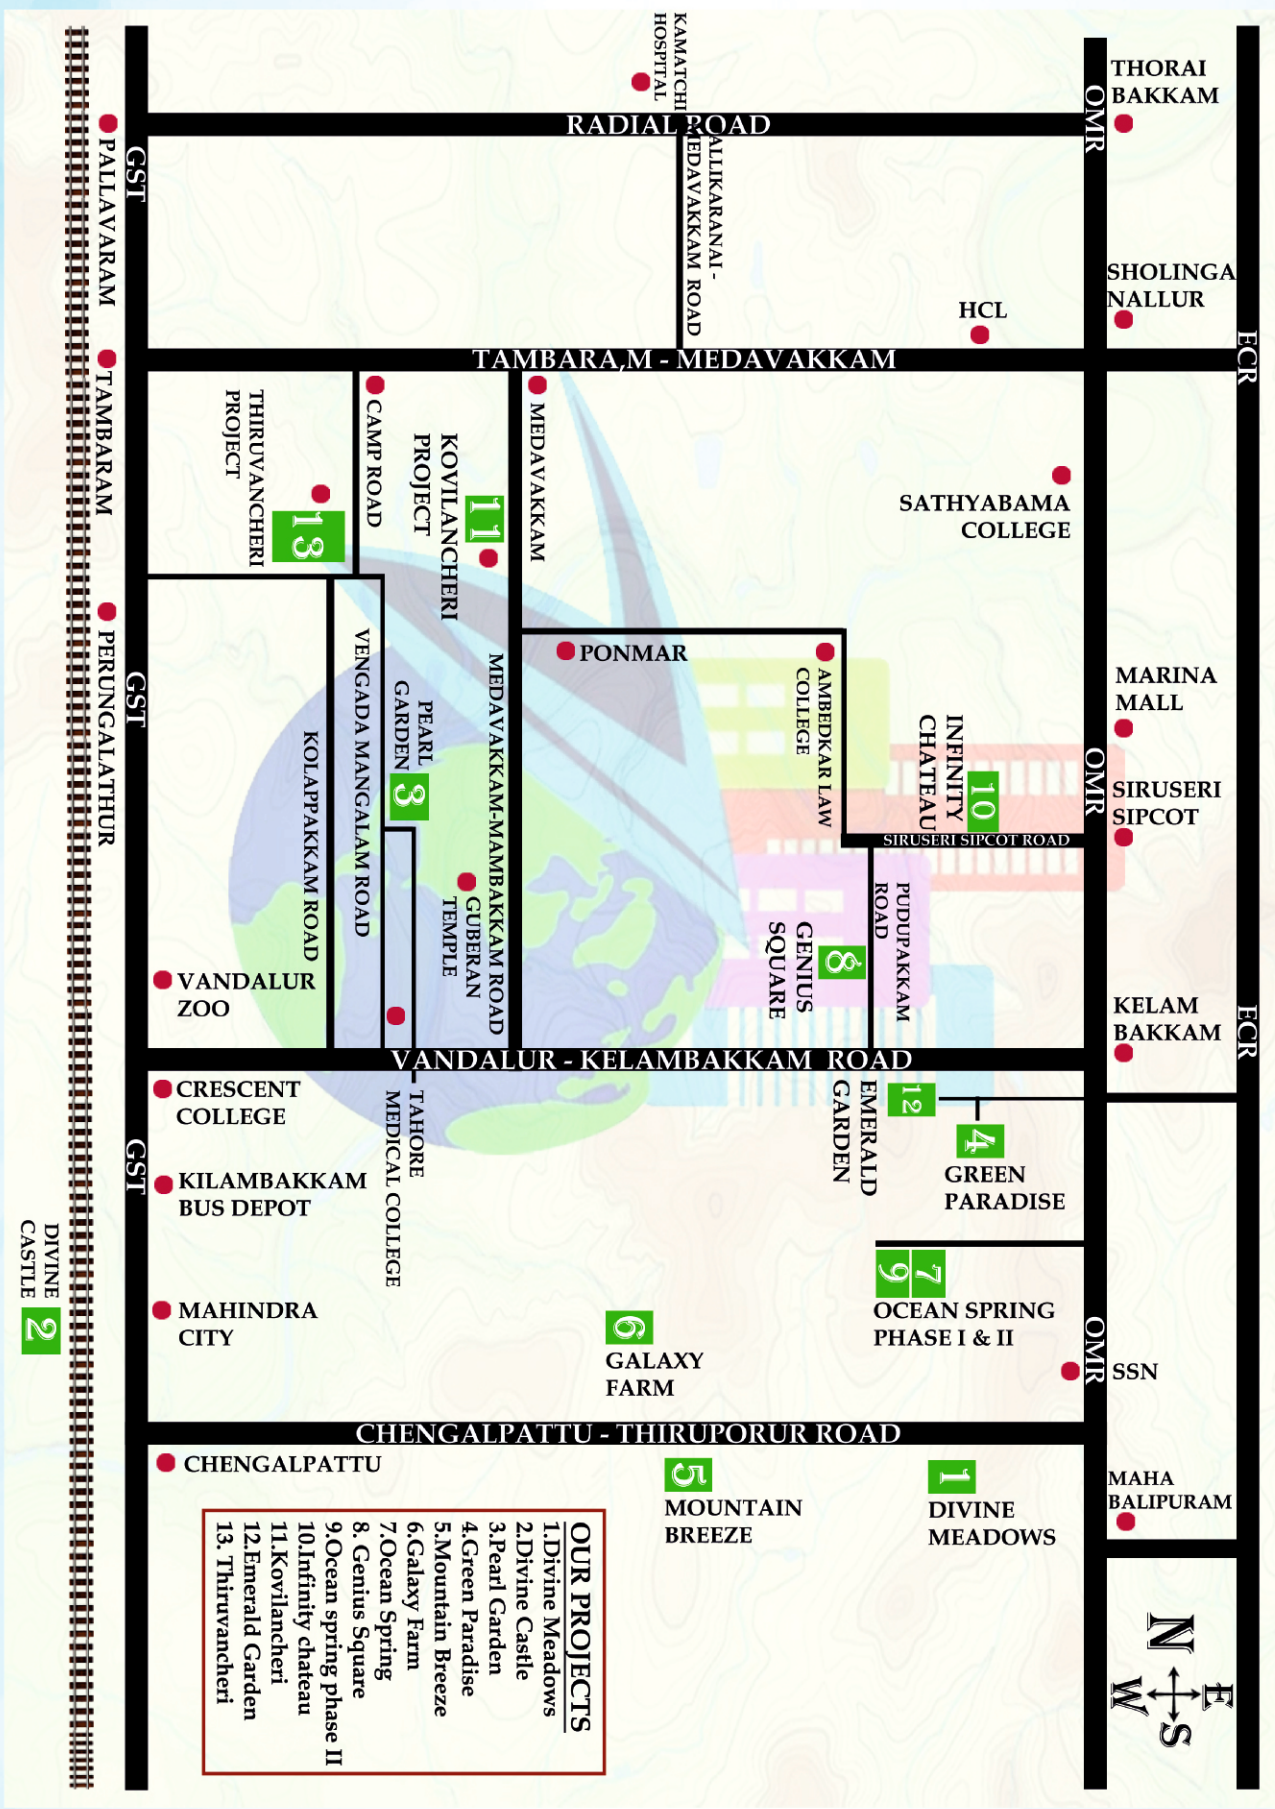

GALAXY

PROPERTY CONSULTANCY

Proudly Launches

“Serenity Paradise”

@ THIRUVANCHERY

- ❖ Very Close to SSM School
- ❖ 2mins drive from Perungalathur To Mappedu 100ft road
- ❖ 10mins drive from New Bus terminal @ Vandalur

Key Plan (NTS)

For Booking Contact

say "AALIYA BUSINESS CARE"

PLAN SHOWING THE LAYOUT OF HOUSE SITES IN SURVEY NO : 3/1C1,1C2, 4/1A2B, 7/1A,1B1,1C,4A1,4B,4C2,5B1B, 8/1A,1B,1C,3A,3B,3C,3D1,11/1A2,2A1, 2A2,3B1B OF THIRUVANJERI VILLAGE, TAMBARAM TALUK, CHENGALPATTU DISTRICT.